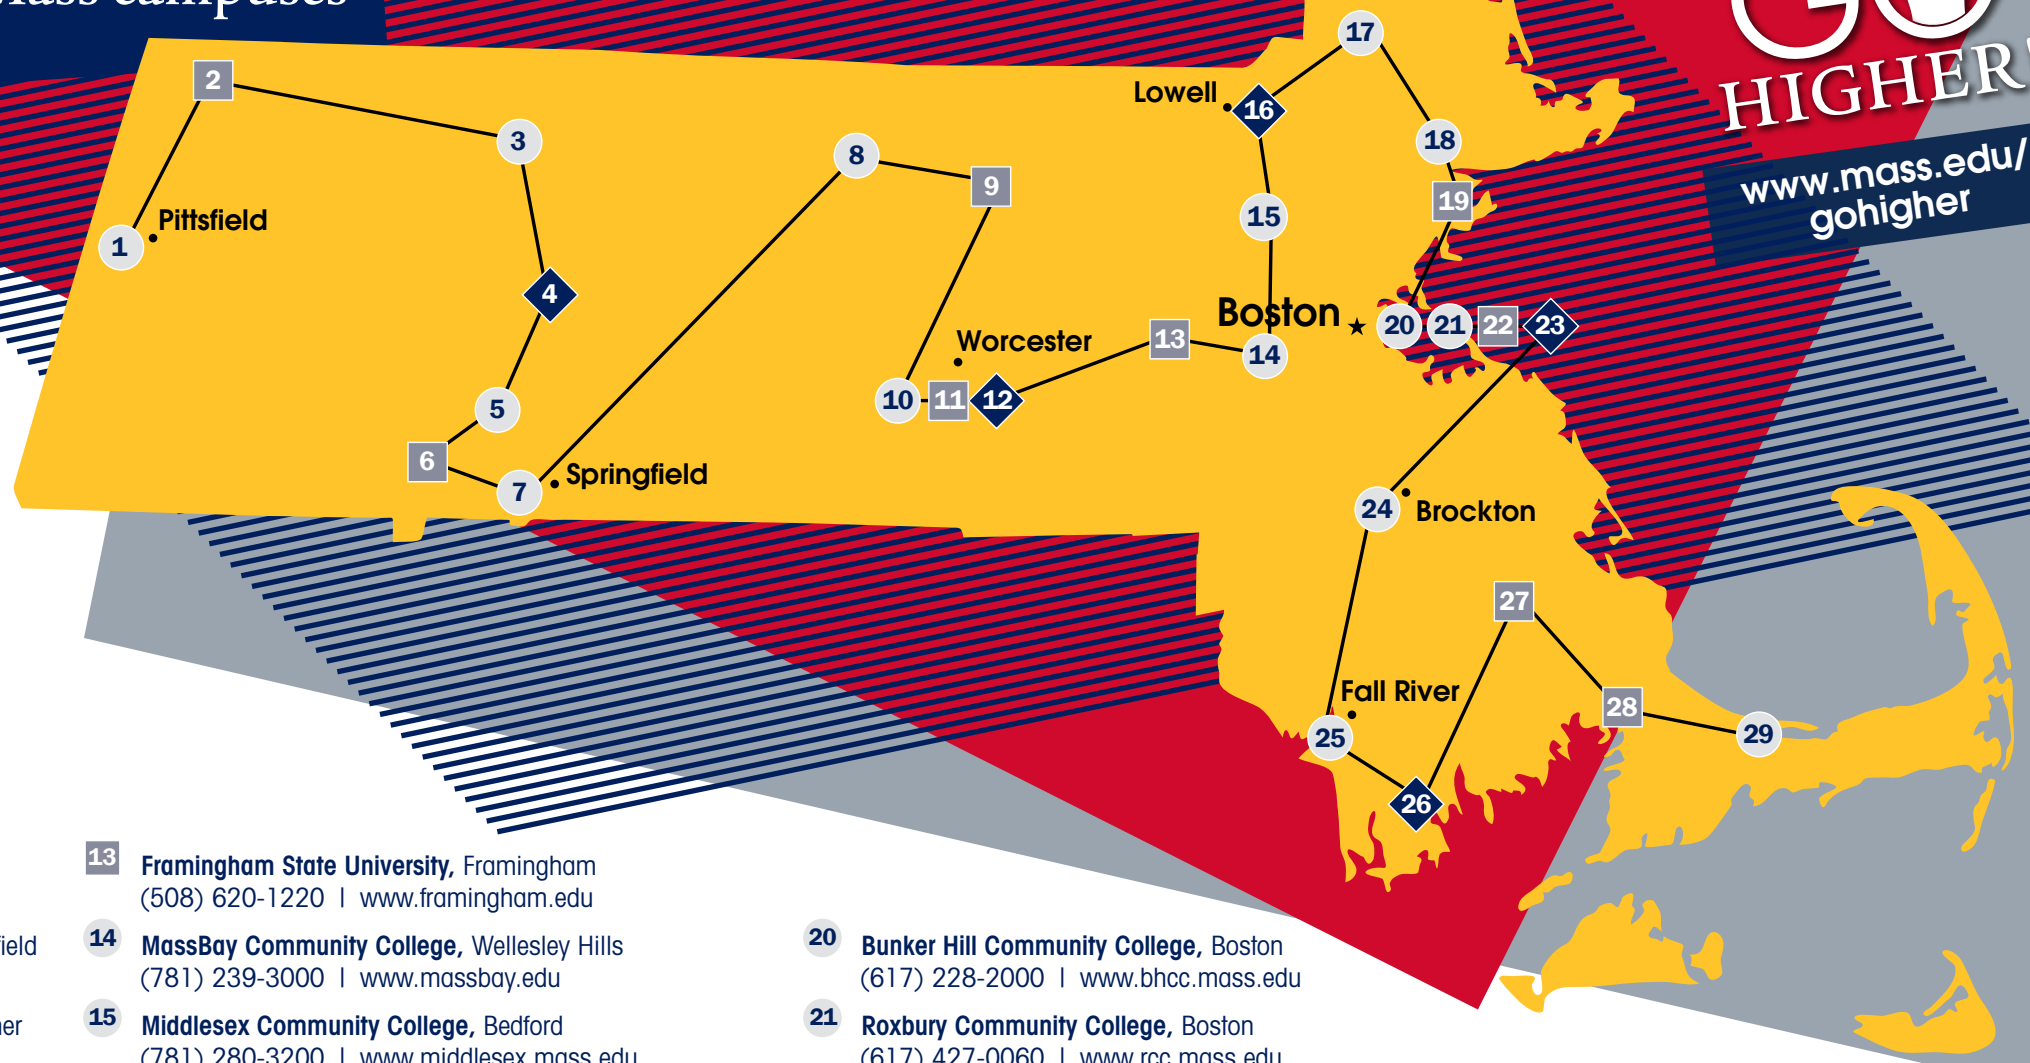

Discover *your* community colleges, state universities & UMass campuses

www.mass.edu/gohigher

- = Community Colleges
- = State Universities
- = UMass Campuses

- 1** **Berkshire Community College**, Pittsfield
(413) 499-4660 | www.berkshirecc.edu
- 2** **Mass. College of Liberal Arts**, North Adams
(413) 662-5000 | www.mcla.edu
- 3** **Greenfield Community College**, Greenfield
(413) 775-1000 | www.gcc.mass.edu
- 4** **University of Massachusetts Amherst**
(413) 545-0111 | www.umass.edu
- 5** **Holyoke Community College**, Holyoke
(413) 538-7000 | www.hcc.edu
- 6** **Westfield State University**, Westfield
(413) 572-5300 | www.westfield.ma.edu
- 7** **Springfield Tech. Community College**, Springfield
(413) 781-7822 | www.stcc.edu
- 8** **Mount Wachusett Community College**, Gardner
(978) 632-6600 | www.mwcc.edu
- 9** **Fitchburg State University**, Fitchburg
(978) 345-2151 | www.fitchburgstate.edu
- 10** **Quinsigamond Community College**, Worcester
(508) 853-2300 | www.qcc.edu
- 11** **Worcester State University**, Worcester
(508) 793-8000 | www.worcester.edu
- 12** **University of Mass. Medical School**, Worcester
(508) 856-8989 | www.umassmed.edu

- 26** **University of Massachusetts Dartmouth**
(508) 999-8000 | www.umassd.edu
- 27** **Bridgewater State University**, Bridgewater
(508) 697-1200 | www.bridgew.edu
- 28** **Massachusetts Maritime Academy**, Buzzards Bay
(508) 830-5000 | www.maritime.edu
- 29** **Cape Cod Community College**, West Barnstable
(508) 362-2131 | www.capecod.edu