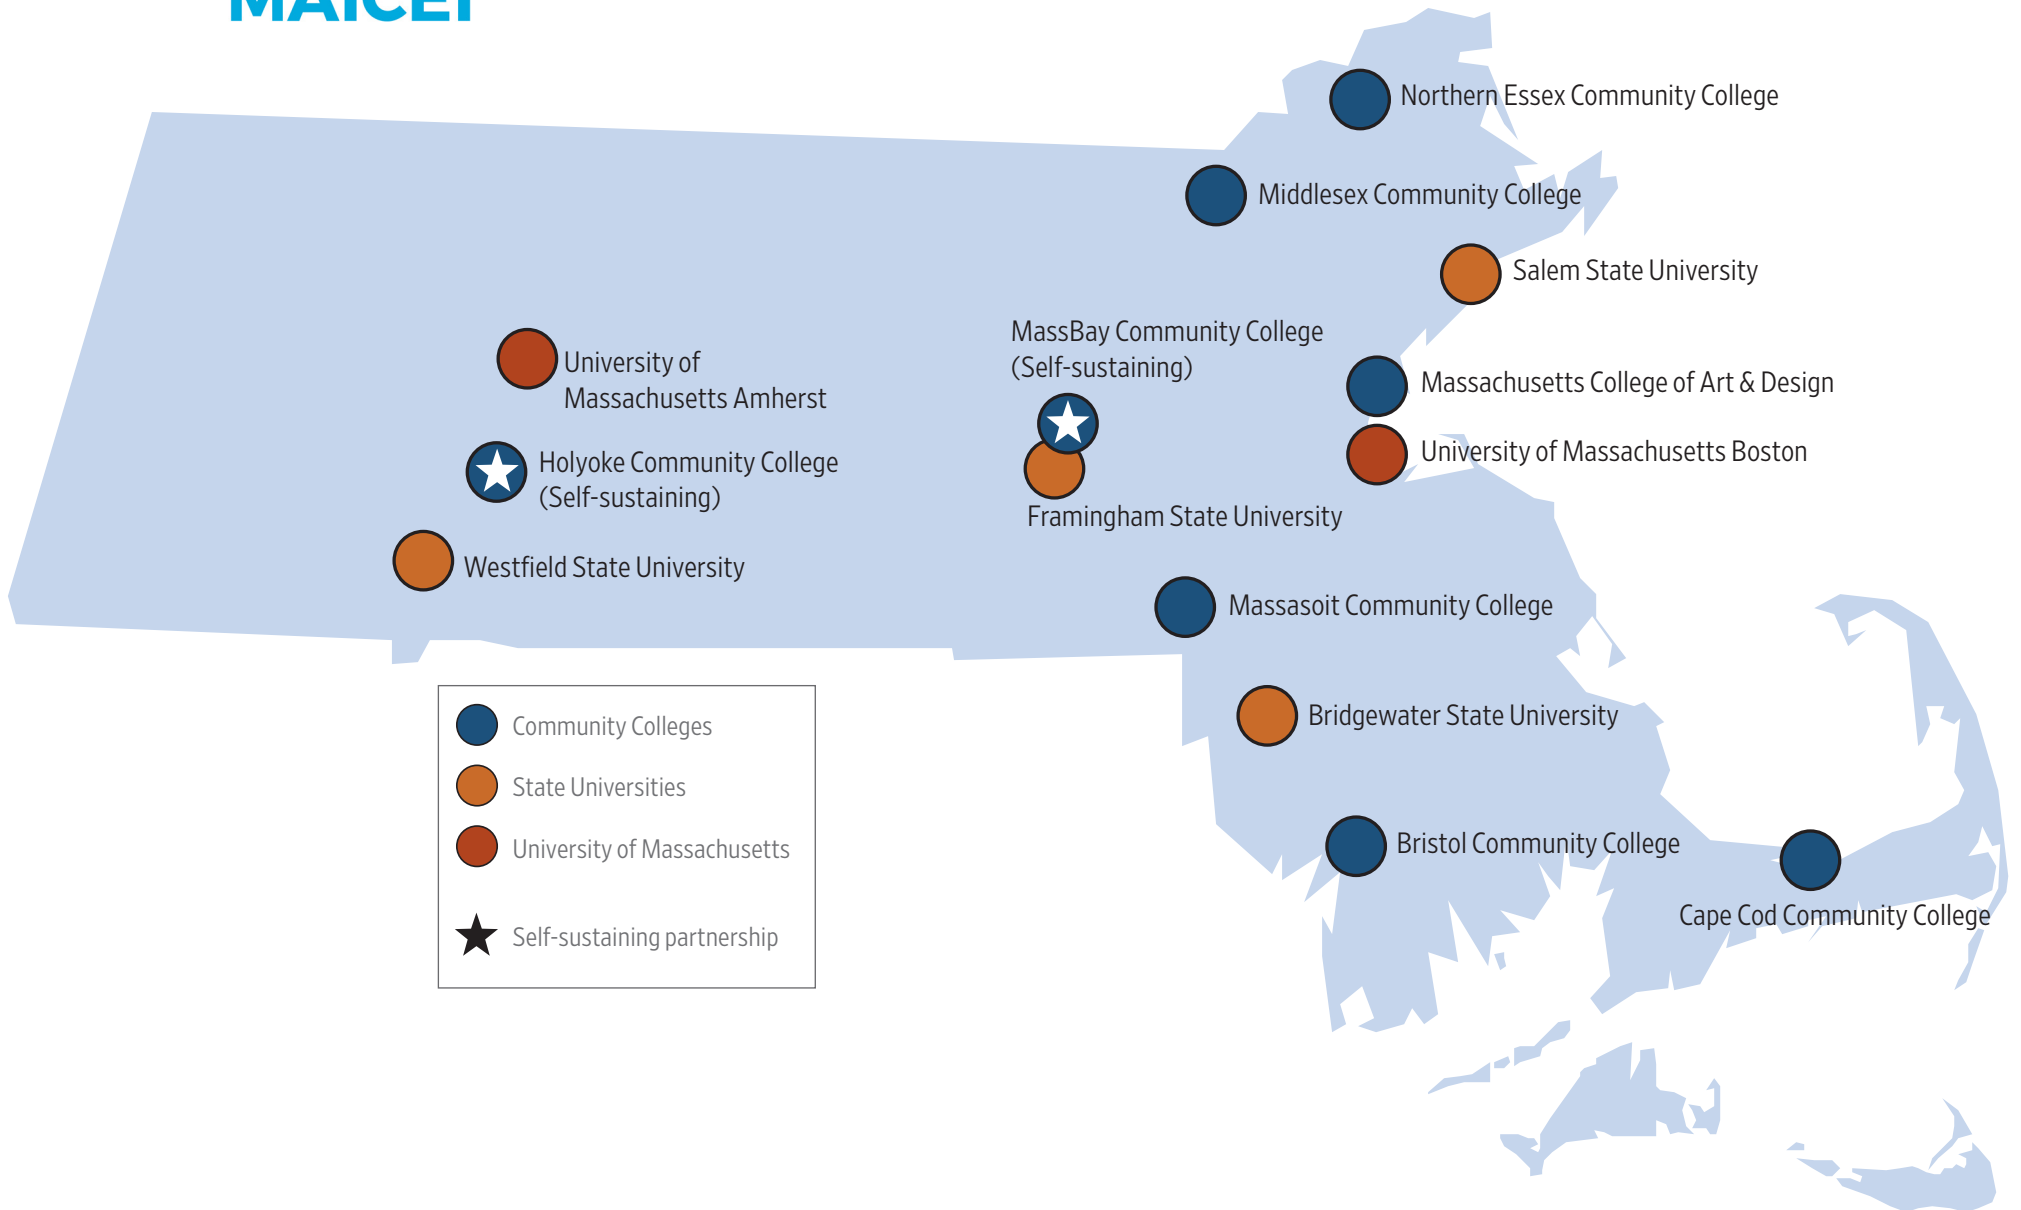

MAICEI

2022-2023 COLLEGE PARTNERSHIPS

MAICEI

BRIDGEWATER STATE UNIVERSITY

Jon Cash. (JCASH@bridgew.edu), 508-531-2109

Attleboro Public Schools
Bridgewater- Raynham Public Schools
Brockton Public Schools
East Bridgewater Public Schools
Easton Public Schools
Franklin Public Schools
Hanover Public Schools
Mansfield Public Schools
Millis Public Schools
North Attleboro Public Schools
Pembroke Public Schools
Sharon Public Schools
Somerset- Berkley Public Schools
Weymouth Public Schools

Barnstable Public Schools
Bourne Public Schools
Carver Public Schools
Dennis-Yarmouth Public Schools
Falmouth Public Schools
Mashpee Public Schools
Monomoy Public Schools
Nauset Public Schools
Plymouth Public Schools
Sandwich Public Schools