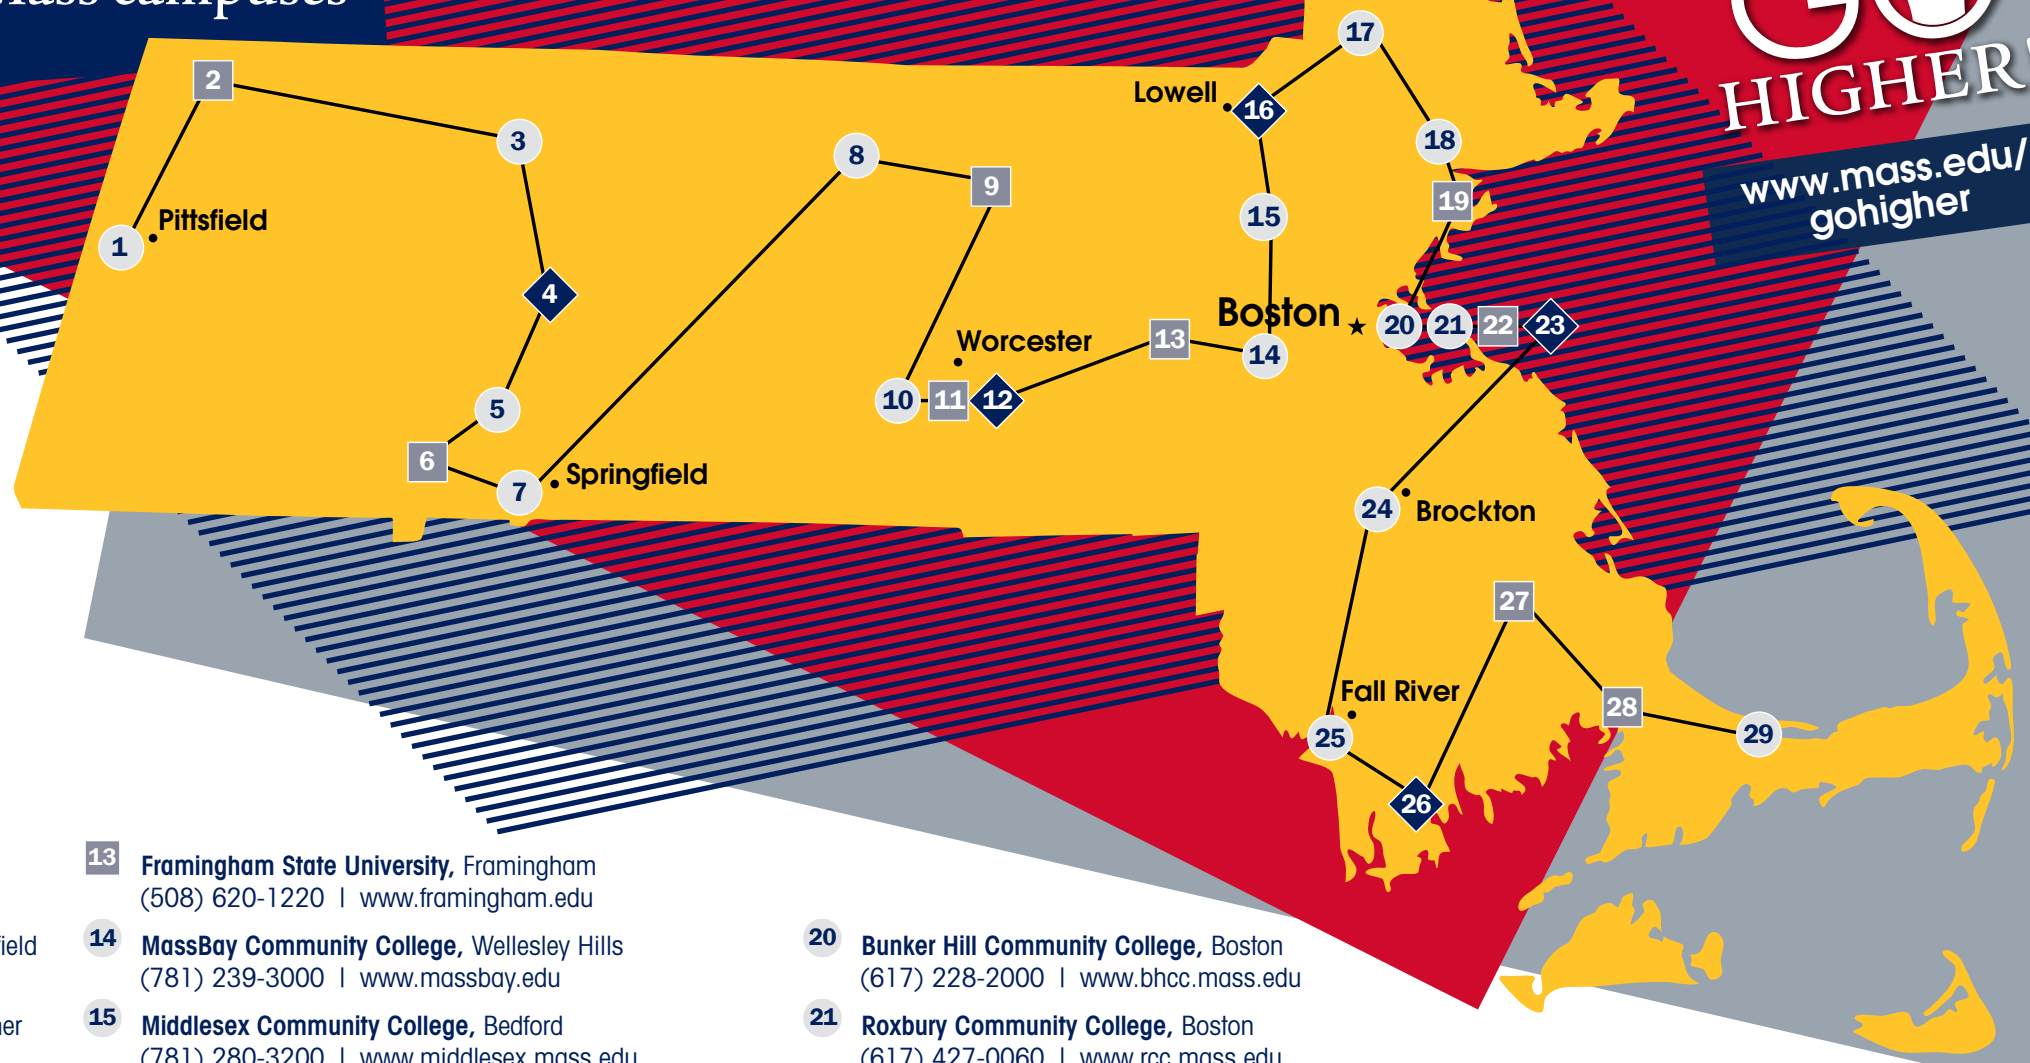

# Discover *your* community colleges, state universities & UMass campuses

[www.mass.edu/gohigher](http://www.mass.edu/gohigher)

- = Community Colleges
- = State Universities
- = UMass Campuses

- 1** **Berkshire Community College**, Pittsfield  
(413) 499-4660 | [www.berkshirecc.edu](http://www.berkshirecc.edu)
- 2** **Mass. College of Liberal Arts**, North Adams  
(413) 662-5000 | [www.mcla.edu](http://www.mcla.edu)
- 3** **Greenfield Community College**, Greenfield  
(413) 775-1000 | [www.gcc.mass.edu](http://www.gcc.mass.edu)
- 4** **University of Massachusetts Amherst**  
(413) 545-0111 | [www.umass.edu](http://www.umass.edu)
- 5** **Holyoke Community College**, Holyoke  
(413) 538-7000 | [www.hcc.edu](http://www.hcc.edu)
- 6** **Westfield State University**, Westfield  
(413) 572-5300 | [www.westfield.ma.edu](http://www.westfield.ma.edu)
- 7** **Springfield Tech. Community College**, Springfield  
(413) 781-7822 | [www.stcc.edu](http://www.stcc.edu)
- 8** **Mount Wachusett Community College**, Gardner  
(978) 632-6600 | [www.mwcc.edu](http://www.mwcc.edu)
- 9** **Fitchburg State University**, Fitchburg  
(978) 345-2151 | [www.fitchburgstate.edu](http://www.fitchburgstate.edu)
- 10** **Quinsigamond Community College**, Worcester  
(508) 853-2300 | [www.qcc.edu](http://www.qcc.edu)
- 11** **Worcester State University**, Worcester  
(508) 793-8000 | [www.worcester.edu](http://www.worcester.edu)
- 12** **University of Mass. Medical School**, Worcester  
(508) 856-8989 | [www.umassmed.edu](http://www.umassmed.edu)

- 26** **University of Massachusetts Dartmouth**  
(508) 999-8000 | [www.umassd.edu](http://www.umassd.edu)
- 27** **Bridgewater State University**, Bridgewater  
(508) 697-1200 | [www.bridgew.edu](http://www.bridgew.edu)
- 28** **Massachusetts Maritime Academy**, Buzzards Bay  
(508) 830-5000 | [www.maritime.edu](http://www.maritime.edu)
- 29** **Cape Cod Community College**, West Barnstable  
(508) 362-2131 | [www.capecod.edu](http://www.capecod.edu)